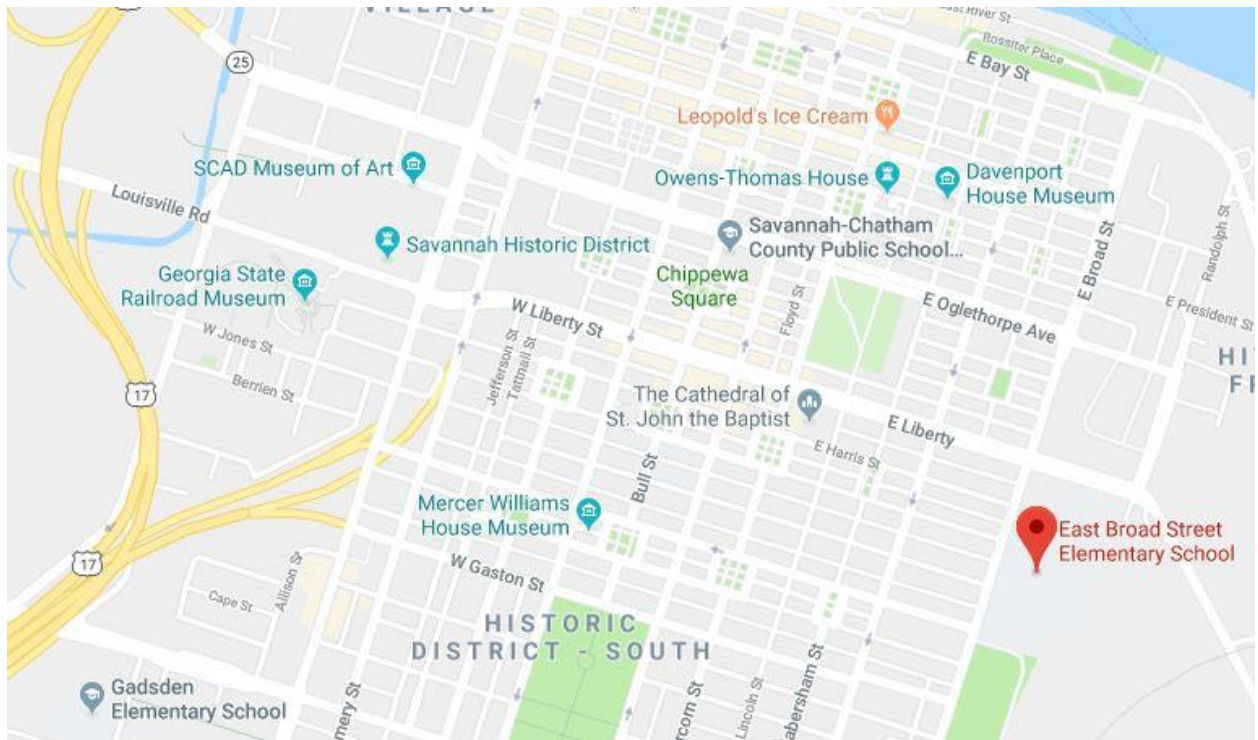

East Broad Street Elementary School

1. From Interstate 16, Travel east to Downtown Savannah
2. Take exit 167B (Montgomery Street)
3. As you exit, move to far right lane and take a right onto Liberty Street
4. Take W Liberty Street approximately 1 mile to E Broad Street
5. Turn Right onto E Broad Street
6. The school will be on the left. Parking is behind the school.